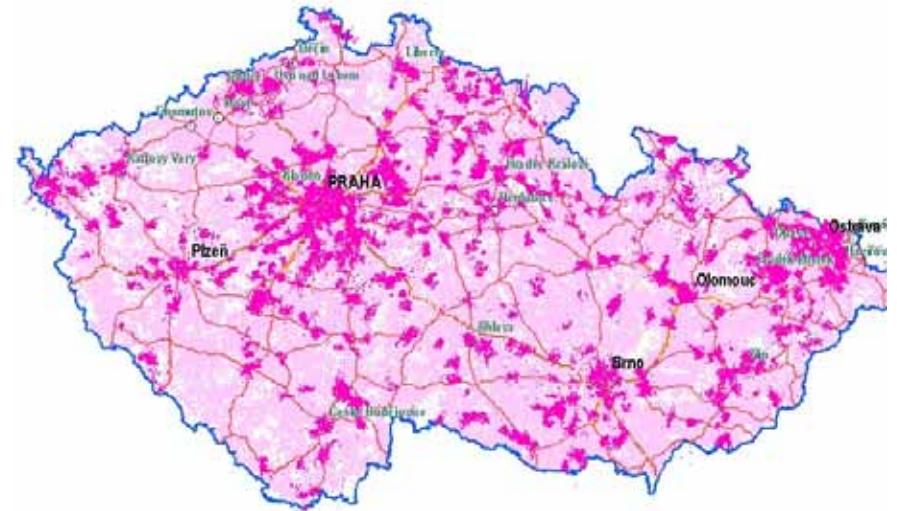

# Coverage – CZ: 2005

UMTS TDD in Prague, EDGE for more than 50% population, GPRS everywhere.

UMTS TDD coverage in Prague + suburbs

UMTS TDD network on 1900 MHz

GPRS/EDGE coverage in Czech Republic

December 2005