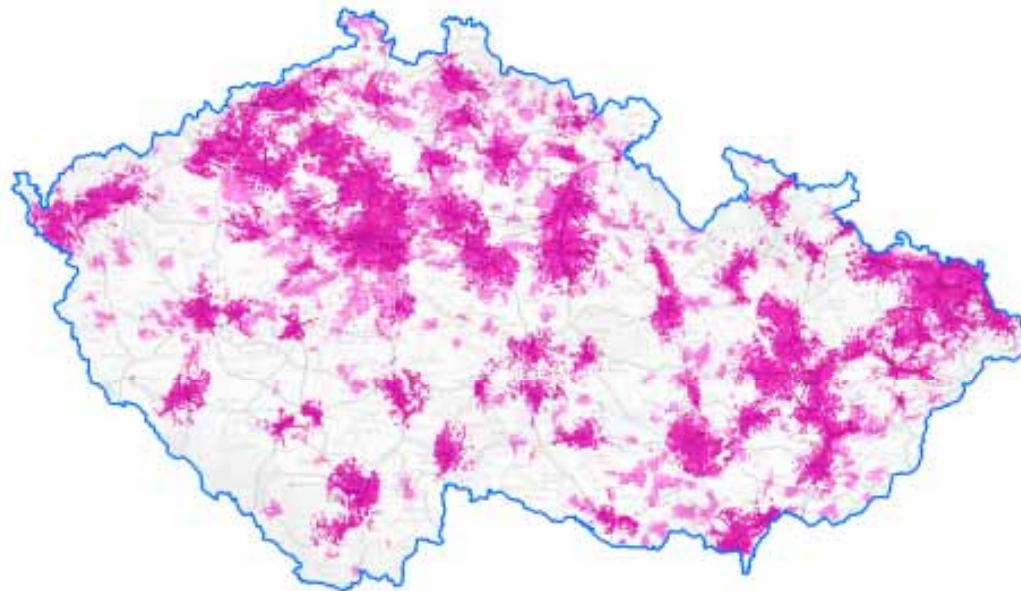

Coverage – CZ: Mid 2006

UMTS TDD in urban and suburban areas.
Further EDGE coverage improvements.

TMCZ Coverage
(UMTS TDD and EDGE)
Mid 2006
UMTS TDD – 52% of pop.
EDGE - 62 % of pop.

■ UMTS TDD – on 1900 MHz band in Prague, 872 MHz elsewhere

■ EDGE