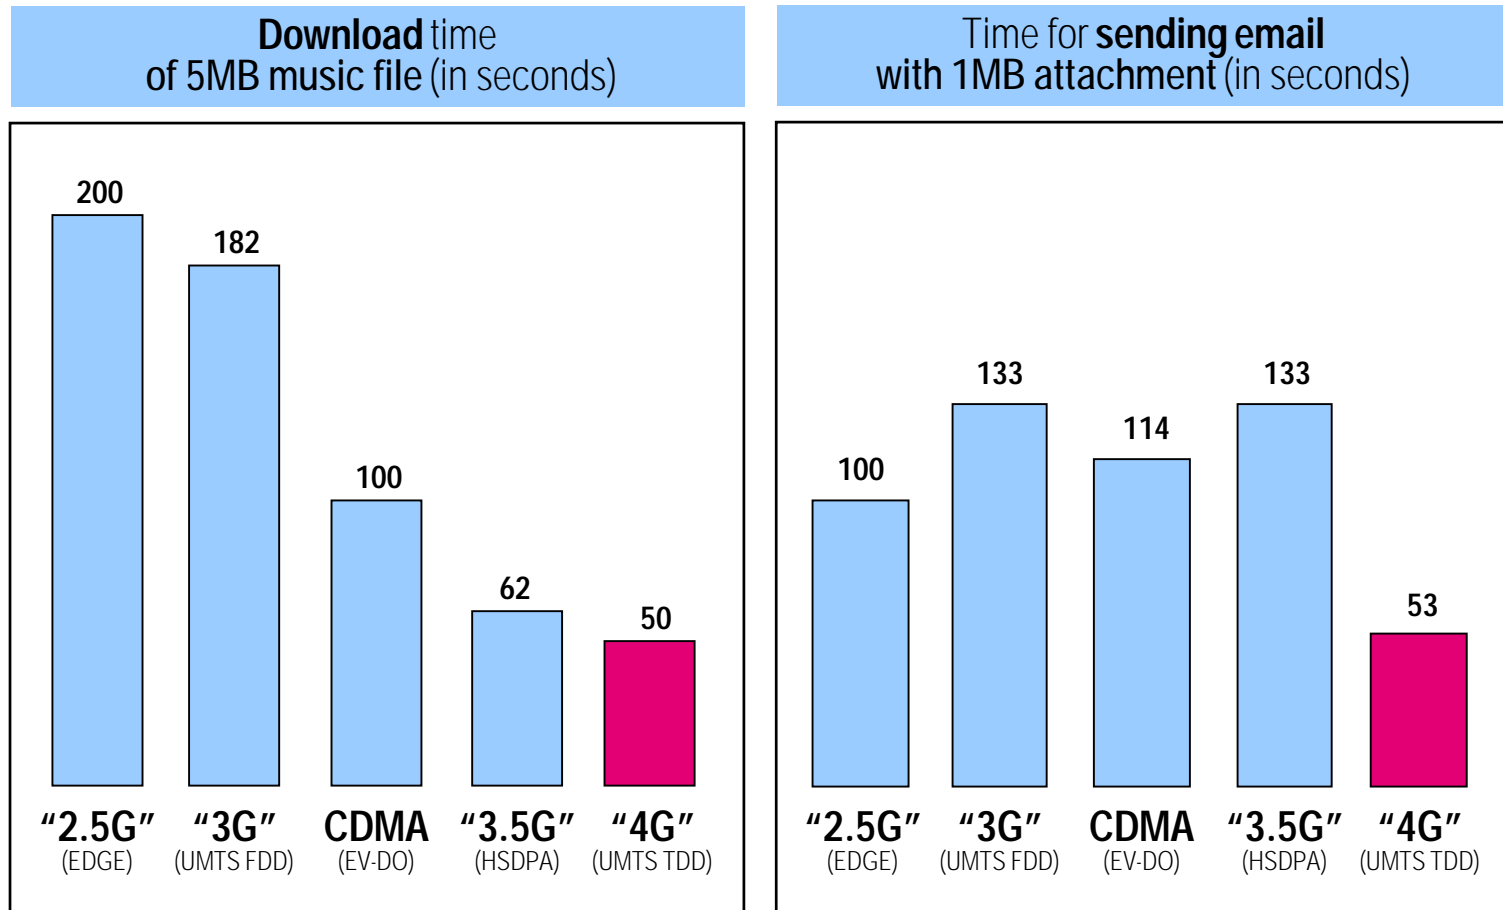

Residential

Online gaming,  
multimedia  
streaming

Sending photos to  
minilabs

Business

Time critical apps  
(e.g. financial  
services)

E-mails with large  
attachments

# Superior Performance

Download music files and send large emails in less than 1 min.

Average expected user experience (estimates)