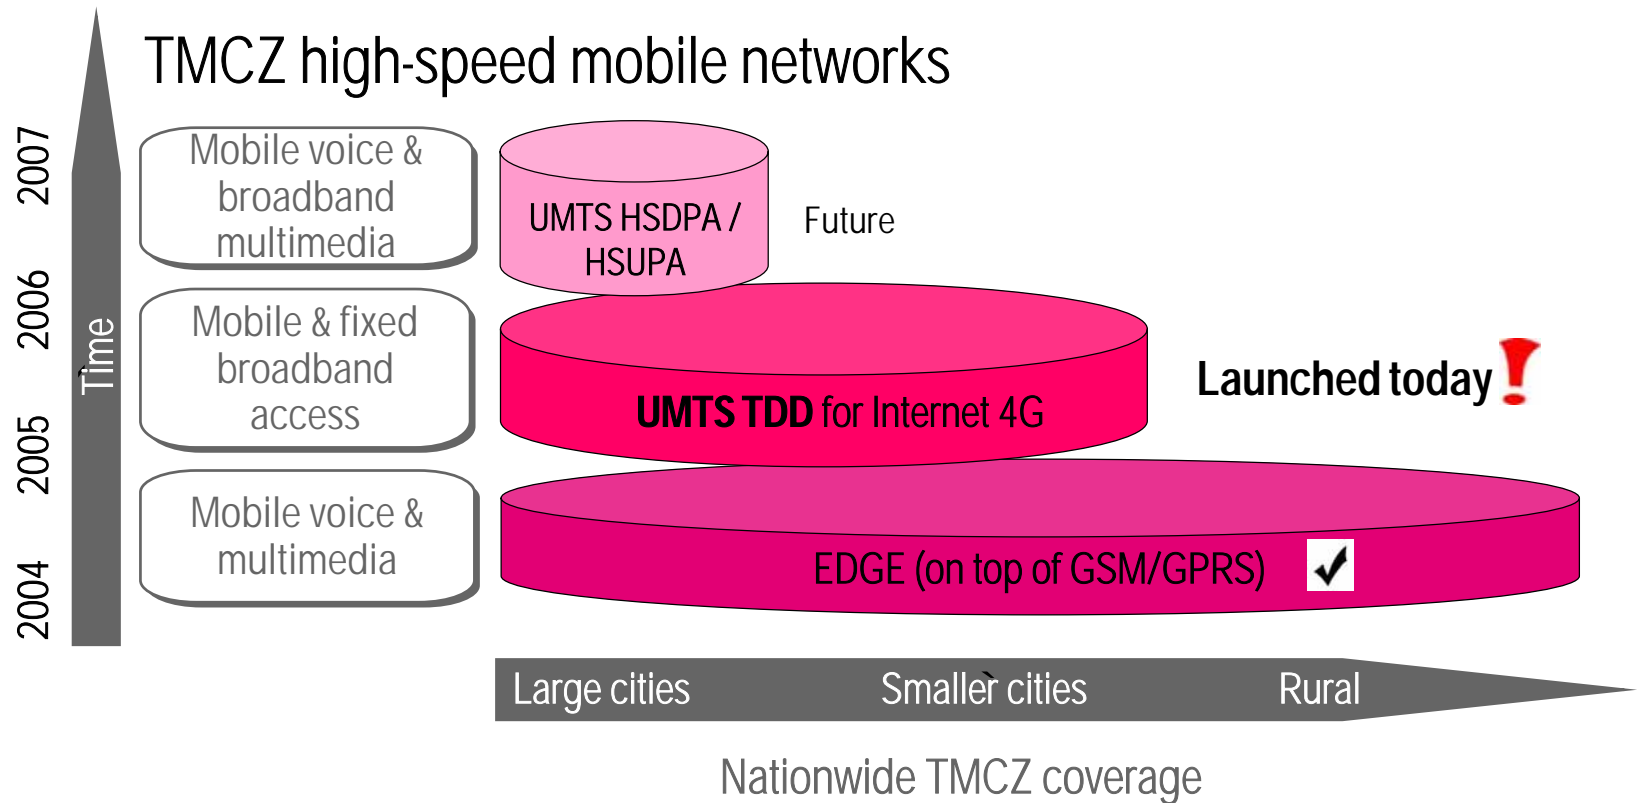

# Content

- Internet 4G by T-Mobile – one generation ahead
  - Three high-speed mobile networks
  - No more need for fixed lines
  - Superior technology – UMTS TDD
- Internet 4G - New user experience
  - Relevant applications with superior performance
  - Coverage – starting in Prague, rapidly growing
  - Great value for money
- Internet 4G – Devices & Customer care
  - State-of-the art devices for PC and laptop users
  - Quick & easy installation
  - Try & buy, then enjoy
- Live Demo

# Internet 4G by T-Mobile CZ

One generation ahead

# T-Mobile launches Internet 4G

Another tangible step towards offering all „fixed“ network services.

- With Pevná+ substitution of fixed voice services (more than 100K customers by now)
- With EDGE substitution of ISDN lines
- **Now Internet 4G substitutes ADSL**
- Mobility – true freedom to move for everyone
- **No more reason for our customers to keep fixed lines!**

# Three high-speed mobile networks

Entry into mobile broadband access with UMTS TDD.

Nomadic high-speed data access also via WLAN in TMCZ hotspots